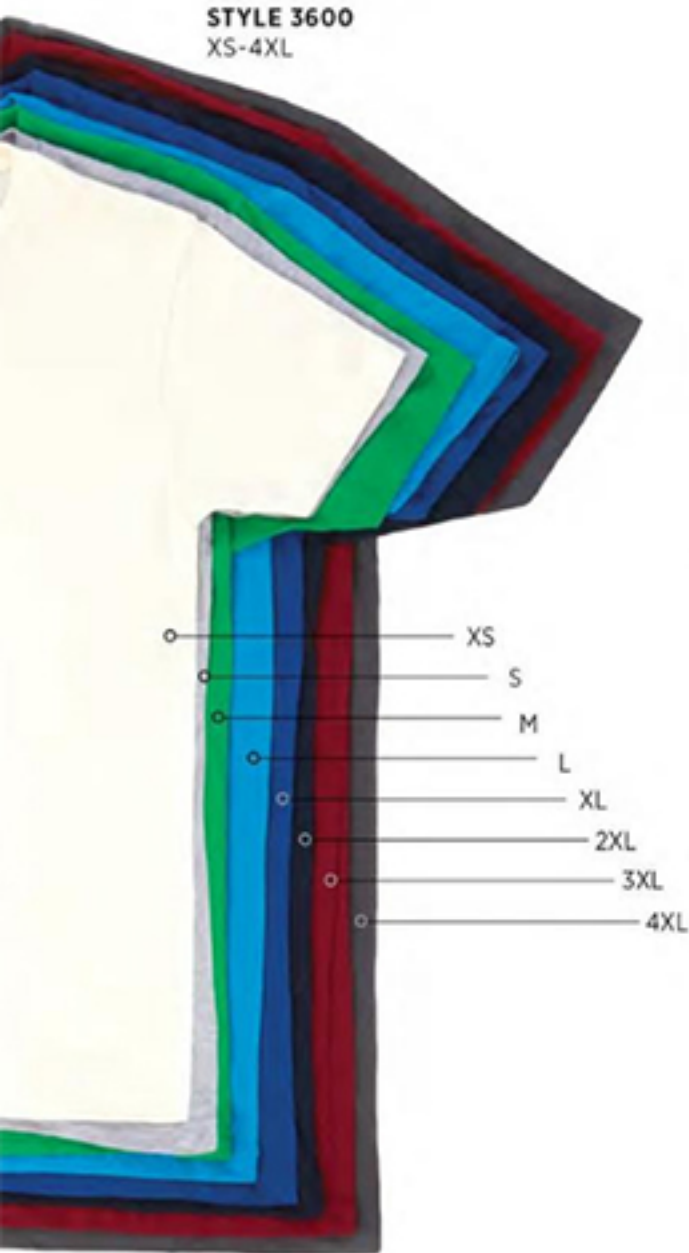

STYLE 3600  
XS-4XL

NEXT LEVEL  
A P P A R E L

GENDER	XXS	XS	S	M	L	XL	2XL	3XL	4XL
Men's/Unisex (Chest)		33"-35"	35"-38"	38"-41"	43"-44"	45"-48"	48"-52"	53.5"-56"	60"
Ladies' Fitted (Chest)			29.5"	31.5"	33.5"	36.5"	39.5"		
Ladies' Fitted (Size)			0-2	2-4	4-6	8-10	12		
Ladies' Relaxed (Chest)		30"	32"	34"	36"	39"	42"	45.5"	
Ladies' Relaxed (Size)		0-2	2-4	4-6	8-10	12-14	14-16	18-20	
Ladies' Dolman/Flowy (Chest)		35"	37"	38"	40"	44"	47"	50"	
Ladies' Dolman/Flowy (Size)		2-6	4-8	6-10	8-12	12-16	18-20	20-24	
Boys/Youth (Size)		4/5	6/7	8	10/12	14/16			
Girls' (Size)		3/4	6/6x	7/8	10/12	14/16			
Men's Joggers (Waist)			29"	31"	33"	35"	37"		
Men's Joggers (Inseam)			30"	30"	30"	30.5"	31"		
Ladies' Joggers (Waist)		26.5"	28.5"	30.5"	32.5"	34.5"	36.5"		
Ladies' Joggers (Inseam)		27.75"	28.25"	28.25"	28.25"	28.75"	29.5"		