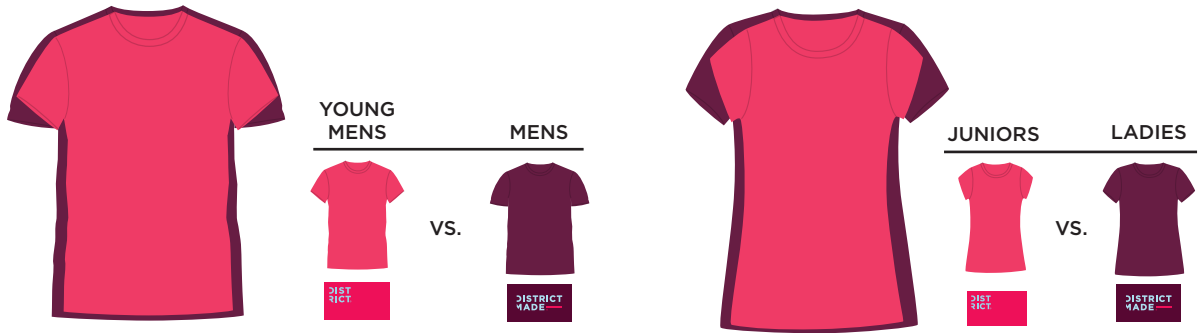

# COMPARE THE FIT

## SIZE CHART

**DISTRICT**

*Shorter & trimmer sleeve  
Slimmer & trimmer fit*

YOUNG MENS SIZES	XS	S	M	L	XL	2XL	3XL	4XL
CHEST	32-34	35-36	37-39	40-42	43-45	46-48	49-51	52-54
WAIST	25-27	28-30	31-33	34-36	37-39	40-42	43-45	46-48

YOUTH BOYS	XS	S	M	L
SIZE	4/5	6/8	10/12	14/16
CHEST	22-24	25-27	28-29	30-32

YOUTH GIRLS	XS	S	M	L
SIZE	4/5	6/8	10/12	14/16
CHEST	22-23	24-27	28-30	31-33

**DISTRICT  
MADE**

*Longer sleeve  
Relaxed fit*

MENS SIZES	XS	S	M	L	XL	2XL	3XL	4XL
CHEST	34-35	36-37	38-40	41-43	44-46	47-49	50-52	53-55
WAIST	26-28	29-31	32-34	35-37	38-40	41-43	44-47	48-50

LADIES SIZES	XS	S	M	L	XL	XXL	3XL	4XL
SIZE	0/2	4/6	8/10	12/14	16/18	20/22	22/24	24/26
CHEST	32-34	35-36	37-38	39-41	42-44	45-47	48-50	51-53
WAIST	24-26	27-28	29-30	31-33	34-36	37-39	40-43	44-47
HIP	34-36	37-38	39-40	41-43	44-46	47-49	50-53	54-57