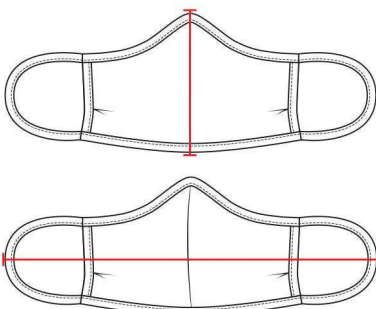

#193000 UNISEX

B-CORE 3-PLY MASK

- 3 Ply construction—Layers made of soft B-Core moisture management polyester
- Comfort Anti-Chafe ear loops stretch 100% and hold their shape while being soft on the ears for all-day wear
- Middle seam contours and conforms to the face
- Durable lab-tested fabrics hold shape and fit wash after wash
- Writable interior name bar for identification
- Can be screen printed 1-2 colors left side
- Note--We are not able to accept returns on this style
- 25 unit minimum for decoration

COLORS

SPECIFICATIONS

Color	Y S/M	Y L/XL	S/M	L/XL
Piece Weight measured in pounds	0.03	0.03	0.03	0.03
Spec Length measured in inches	4	4.75	5.5	6.25
Spec Width measured in inches	11.5	12.5	13.5	14.5
Case Count # of pieces per case	144	144	144	144

HOW TO MEASURE

LENGTH

Measured from top to bottom of mask at center front.

WIDTH

Measured across center of mask from ear loop to ear loop.