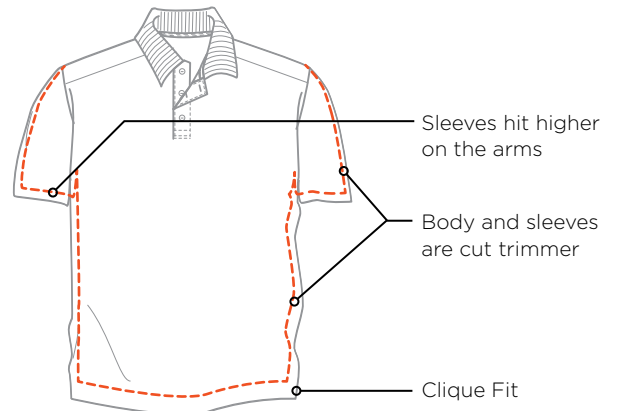

CLIQUE MEN'S SIZE CHART

How to Measure your Body for Size

NECK: Measure around your neck at the point where a shirt collar band encircles the neck.

CHEST: Place tape measure up under arms and measure the fullest part of the chest, keeping tape parallel to the floor.

WAIST: Tape measure should be straight around waist where pant waistband normally sits.

SLEEVE: With elbow bent, measure from the center of the back at the base of the neck, across the shoulder to the elbow and then down to the wrist.

Clique Size Equivalency Chart

Regular Size

SIZE	NECK	CHEST	WAIST	SLEEVE LENGTH
Small	15.5 - 16	36 - 38	31 - 32	32.5 - 33
Medium	16.5 - 17	39 - 41	33 - 35	33 - 33.5
Large	17 - 17.5	42 - 44	36 - 38	33.5 - 34
XL	18 - 18.5	45 - 48	39 - 43	34 - 34.5
2XL	18.5 - 19	49 - 52	44 - 48	34.5 - 35
3XL	19.5 - 20.5	53 - 56	49 - 53	35 - 36

These charts represent body measurements, not garment measurements.

CBUK Fit