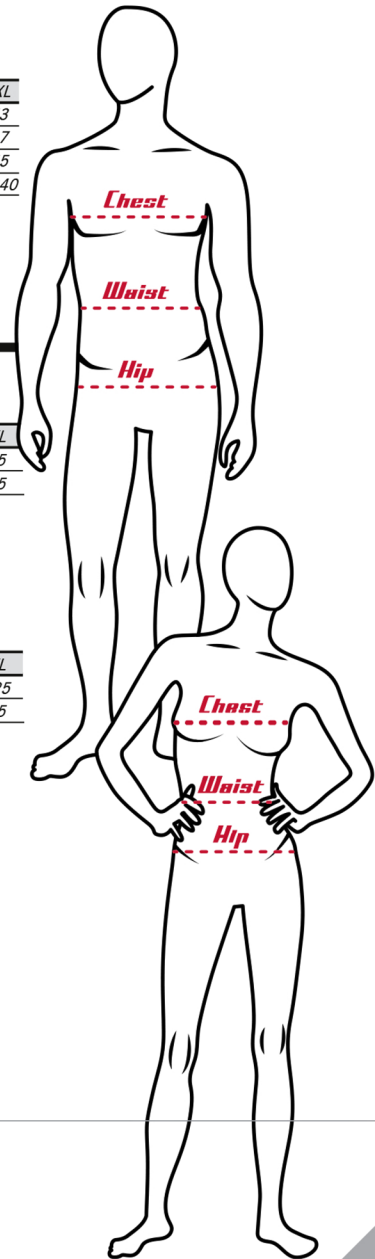

BRUTE

Size Charts

MEN'S SIZING INFORMATION (BODY MEASUREMENT)

MEN'S	XS	S	M	L	XL	XXL	XXXL
CHEST	28-30	31-33	34-36	37-39	40-43	44-47	48-51
WAIST	24-26	27-29	30-32	33-35	36-39	40-43	44-47
HIP	30-32	33-35	36-38	39-41	42-45	46-49	50-53
WEIGHT	90-110	110-130	130-155	155-185	185-225	225-275	275-340

YOUTH	YS	YM	YL
CHEST	22-24	24-26	26-28
WAIST	20-22	22-23	23-24
HIP	22-24	24-26	26-28
WEIGHT	40-60	60-75	75-90

WOMEN'S SIZING INFORMATION (BODY MEASUREMENT)

WOMEN'S	XS	S	M	L	XL	XXL	XXXL
CHEST	30-32	33-35	36-38	39-41	42-45	46-49	50-53
WAIST	24-26	27-29	30-32	33-35	36-39	40-43	44-47
HIP	32-34	35-37	38-40	41-43	44-47	48-51	52-55
WEIGHT	90-110	110-130	130-150	150-170	170-190	190-210	210-240

GIRLS	GS	GM	GL
CHEST	22-24	24-26	26-28
WAIST	20-22	22-23	23-24
HIP	22-24	24-26	26-28
WEIGHT	40-60	60-75	75-90

6" UNISEX NO POCKET SHORTS

GARMENT INFORMATION (PRODUCT MEASUREMENT)

UNISEX	XS	S	M	L	XL	XXL	XXXL
INSEAM	5.5	6	6	6.5	6.5	7	7
OUTSEAM	16.25	17	20	21	21.75	22.5	23.5

YOUTH	YS	YM	YL
INSEAM	4.5	5	5.25
OUTSEAM	13	14	15

7" UNISEX POCKET/NO POCKET SHORTS & SKIRT

GARMENT INFORMATION (PRODUCT MEASUREMENT)

UNISEX	XS	S	M	L	XL	XXL	XXXL
INSEAM	6.5	7	7	7.5	7.5	8	8
OUTSEAM	17.25	18	19	20	20.75	21.5	22.5

YOUTH	YS	YM	YL
INSEAM	5.5	6	6.25
OUTSEAM	14	15	16

9" UNISEX POCKET/NO POCKET SHORTS

GARMENT INFORMATION (PRODUCT MEASUREMENT)

UNISEX	XS	S	M	L	XL	XXL	XXXL
INSEAM	8.5	9	9	9.5	9.5	10	10
OUTSEAM	19.25	20	21	22	22.75	23.5	24.5

YOUTH	YS	YM	YL
INSEAM	7.5	8	8
OUTSEAM	16	17	18

11" UNISEX POCKET/NO POCKET SHORTS

GARMENT INFORMATION (PRODUCT MEASUREMENT)

UNISEX	XS	S	M	L	XL	XXL	XXXL
INSEAM	10.5	10.75	11	11.25	11.5	11.75	12
OUTSEAM	21	22	23	23.75	24.5	25	26

YOUTH	YS	YM	YL
INSEAM	9.5	9.75	10
OUTSEAM	18	19	19.75

8" UNISEX REVERSIBLE GAME SHORTS

GARMENT INFORMATION (PRODUCT MEASUREMENT)

UNISEX	XS	S	M	L	XL	XXL	XXXL
INSEAM	7.75	8	8.25	8.5	8.75	9	9.25
OUTSEAM	19	19.75	20.5	21.25	22	22.75	23.5

YOUTH	YS	YM	YL
INSEAM	6.5	6.75	7
OUTSEAM	15.25	16	16.75

10" UNISEX REVERSIBLE GAME SHORTS

GARMENT INFORMATION (PRODUCT MEASUREMENT)

UNISEX	XS	S	M	L	XL	XXL	XXXL
INSEAM	9.75	10	10.25	10.5	10.75	11	11.25
OUTSEAM	21	21.75	22.5	23.25	24	24.75	25.5

YOUTH	YS	YM	YL
INSEAM	8.5	8.75	9
OUTSEAM	17.25	18	18.75

ALLOW +/- 1/2" TOLERANCE FOR GARMENT MEASUREMENT

Brute / Whatever It Takes.