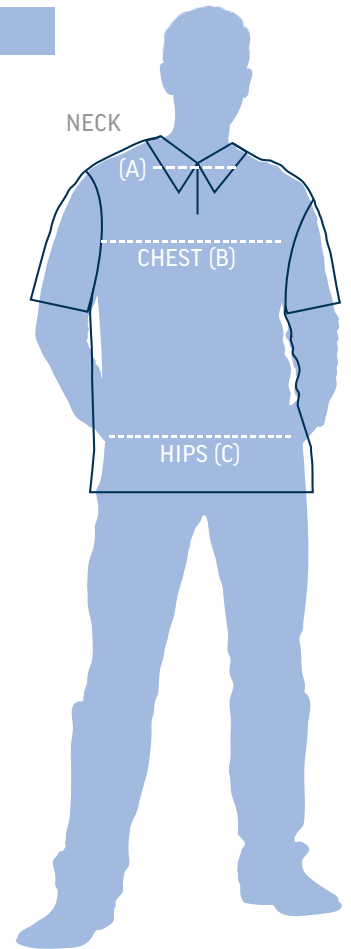

MEN'S SIZE CHART

ORIGINAL FIT (EXCEED, L/S EXCEED, PIQUE XTRA-LITE, SLAZENGER)

Size		S	M	L	XL	XXL	XXXL	XXXXL
Neck	A	16	17	18	19	20	21	22
Chest	B	21.5	23	24.5	26.5	28.5	30.5	32.5
Hips	C	21	22.5	24	26	28	30	32

CLASSIC FIT (ICON, MERIT, ILLUSION, INSPIRE, QUEST)

Size		S	M	L	XL	XXL	XXXL	XXXXL
Neck	A	16	17	18	19	20	21	22
Chest	B	20	21.5	23.5	25.5	28	30.5	33
Hips	C	19.5	21	23	25	27.5	30	32.5

PERFORMANCE FIT (THEORY, MATRIX, PATRIOT)

Size		S	M	L	XL	XXL	XXXL
Neck	A	16	17	18	19	20	21
Chest	B	19.5	21	23	25.5	28	30.5
Hips	C	18.5	20	22	24.5	27	29.5

Neck (A): Measure around base of neck

Chest (B): Measure under arms around fullest part of chest

Hips (C) : Measure around the fullest part of the body at the top of the leg