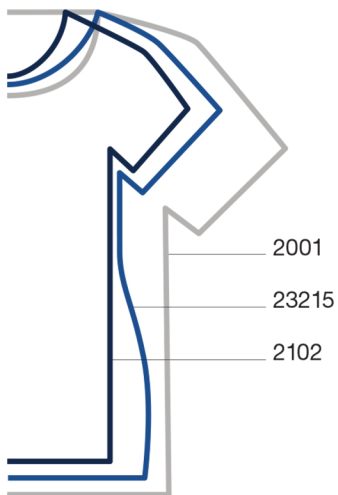

American Apparel® Sizing

Women	Chest (in)	Waist (in)	Chest (cm)	Waist (cm)	Intimates
XXS	26 – 28	20 – 22	66 – 71	51 – 56	–
XS	28 – 30	23 – 24	71 – 76	58 – 61	0
S	30 – 32	25 – 26	76 – 81	64 – 66	1
M/OS	32 – 34	27 – 28	81 – 86	69 – 71	2
L	36 – 38	30 – 32	91 – 97	76 – 81	3
XL	40 – 42	33 – 35	102 – 107	84 – 89	4
XXL	44 – 46	36 – 38	112 – 117	91 – 97	–

Unisex	Chest (in)	Waist (in)	Chest (cm)	Waist (cm)
XXS	29 – 31	27 – 29	74 – 79	69 – 74
XS	30 – 32	28 – 30	76 – 81	71 – 76
S	34 – 36	30 – 32	86 – 91	76 – 81
M/OS	38 – 40	32 – 34	97 – 102	81 – 86
L	42 – 44	34 – 36	107 – 112	86 – 91
XL	46 – 48	36 – 38	117 – 122	91 – 97
XXL	48 – 50	40 – 42	122 – 127	102 – 107
XXXL	50 – 52	44 – 48	127 – 132	112 – 122

Kids/Youth	Weight (lbs)	Height (in)	Chest (in)	Waist (kg)	Height (cm)	Chest (cm)
2	31 – 34	32 – 36	21	14 – 15	81 – 91	53
4	35 – 41	36 – 40	22	16 – 19	91 – 102	56
6	42 – 45	40 – 43	23	19 – 20	102 – 109	58
8	49 – 52	48 – 50	26	22 – 24	122 – 127	66
10	54 – 62	51 – 54	27	25 – 28	130 – 137	69
12	62 – 75	55 – 59	28	28 – 34	140 – 150	71

Infant (month)	Weight (lbs)	Height (in)	Chest (in)	Waist (kg)	Height (cm)	Chest (cm)
0 – 3	7 – 10	17 – 20	12	3 – 5	43 – 51	31
3 – 6	10 – 15	20 – 24	14	5 – 7	51 – 61	36
6 – 12	16 – 22	25 – 28	16	7 – 10	64 – 71	41
12 – 18	23 – 27	29 – 31	18	10 – 12	74 – 79	46
18 – 24	28 – 30	32 – 34	20	13 – 14	81 – 86	51

Pets	Weight (lbs)	Height (in)	Chest (in)	Waist (kg)	Height (cm)	Chest (cm)
XS	3 – 7	7	7	1 – 3	18	18
S	8 – 10	10	9.5	4 – 5	25	24
M	11 – 25	12	9.75	5 – 11	31	25
L	26 – 40	15.5	16.75	12 – 18	39	43
XL	41 – 60	17.5	19	19 – 27	45	48
XXL	61 – 80	20	23	28 – 36	51	58

Best-Seller Fit Guide

Fine Jersey
S/S T-Shirt

2001

- The original slim-fit unisex T-Shirt that set the industry
- Ample drape

Fine Jersey Classic
Woman's T-Shirt

23215

- Tapered to flatter a woman's body
- Provides added coverage and a fuller silhouette
- Gentle drape

Fine Jersey S/S
Women's T-Shirt

2102

- Form-fitting torso and sleeve
- Hugs the waist and hips